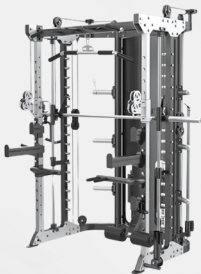

CLASSIC GYM PACKAGE
₹10,00,000*
INCLUDING GST*

**AF-108
TREADMILL**

**AF-241EL
CROSS TRAINER**

**AF-295
SPIN BIKE**

**AF-4305
PEC FLY / REAR DELT**

AF-4312
CHEST & SHOULDER PRESS

AF-4313
LAT & PULLEY MACHINE

AF-4314
LEG EXTENSION & LEG CURL

AF-4465
FUNCTIONAL SMITH MACHINE

**AF-4958
LEG PRESS**

**AF-7711
ADJUSTABLE BENCH SL**

**AF-570B
OLYMPIC FLAT BENCH**

**AF-580B
OLYMPIC INCLINE BENCH**

**AF-130B
SEATED PREACHER CURL**

**AF-170B
DELUX DUMBBELL BENCH**

**AF-790B
FLAT BENCH**

**AF-1010B
VERTICAL PLATE TREE**

**AF-7236
DUMBBELL RACK**

**COMMERCIAL
DUMBBELLS - 300 KG**

**RUBBER TRIANGLE PLATES
(28 MM / 50 MM) - 200 KG**

**PLAIN OLYMPIC ROD
4 FEET**

PLAIN OLYMPIC ROD
7 FEET - 3 PC.

ZIG ZAG OLYMPIC ROD
4 FEET